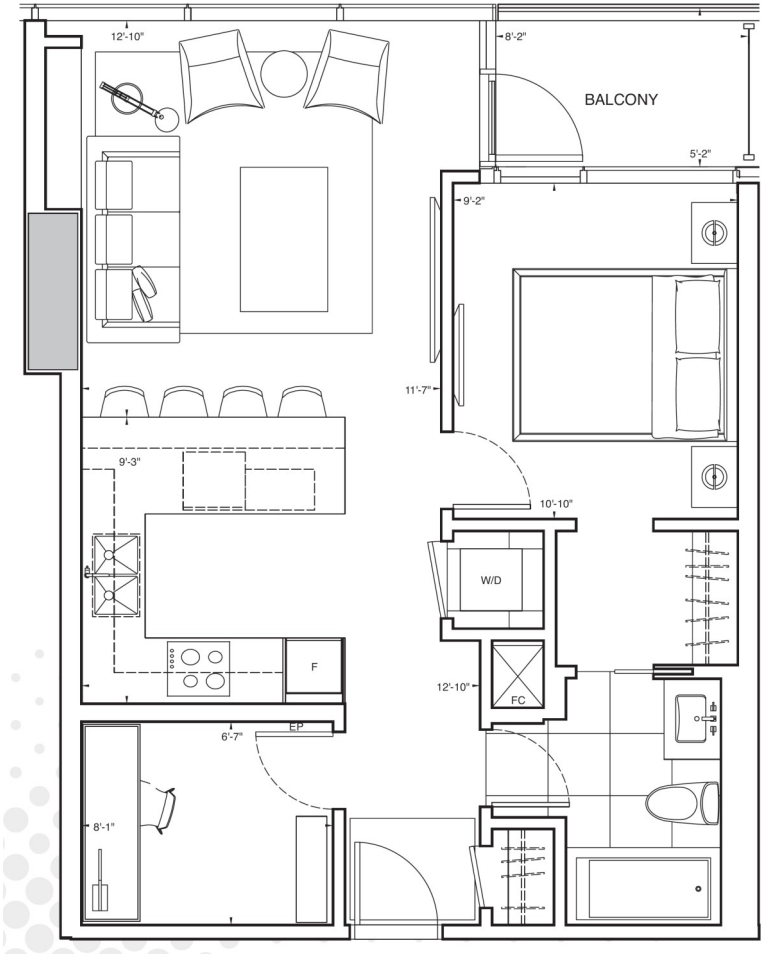

Currated by:

Products and fabrics shown are subject to change without notice based on availability. Manndate will provide the same or better quality and feel replacement pieces if required. E.& O.E.