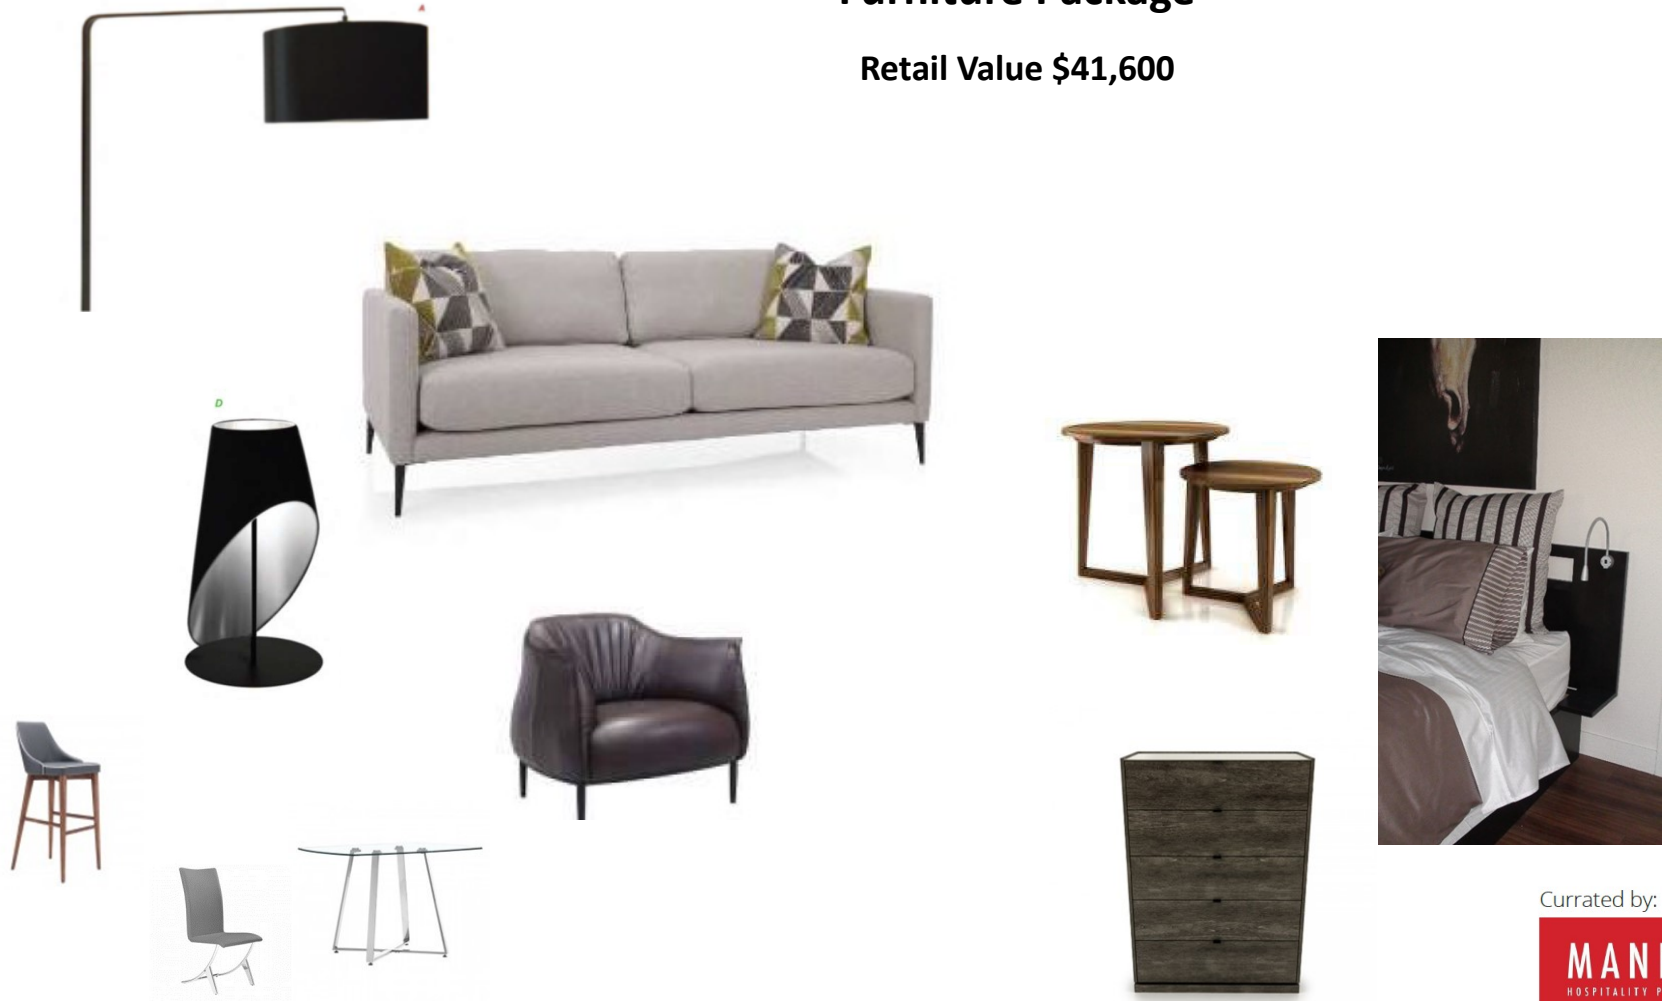

Suite 1 E

Suite 1 E

Furniture Package

Retail Value \$41,600

Currated by:

Products and fabrics shown are subject to change without notice based on availability. Manddate will provide the same or better quality and feel replacement pieces if required. E.& O.E.

Suite 1 E

Colour Options

APEX (BLUE)

- Navy sofa
- Carnival Blue Toss
- Dallas Sky Swivel Chair

Rugs

VISTA (GREY)

- Sofa
- Toss

Rugs

- Swivel Chair

PEAK (Taupe / Brown)

- Captain Espresso Sofa
- Bonfire Spice Toss
- Dallas Navy Piping & Swivel Chair

Rugs

Package Inclusions

Master Bedroom

- Queen Bed & Mattress
- Table Lamp x 2
- Night Stand x 2
- Dresser 36 x 14 x 48H
- Artwork over bed
- Mounted 40" TV
- Area rug 3 x 5
- Full Bed Linens

Foyer

- Console table
- Mirror
- Table Lamp
- Art

Dining

- 36" Round Table
- Chair (4)
- 2 Counter Stools
- Floor lamp over table
- Art

Livingroom

- Sofa
- Chair
- Floor Lamp
- Area rug
- Cocktail Table
- Occ table/Ottomans (2)
- Mounted TV 55"
- Artwork (2)