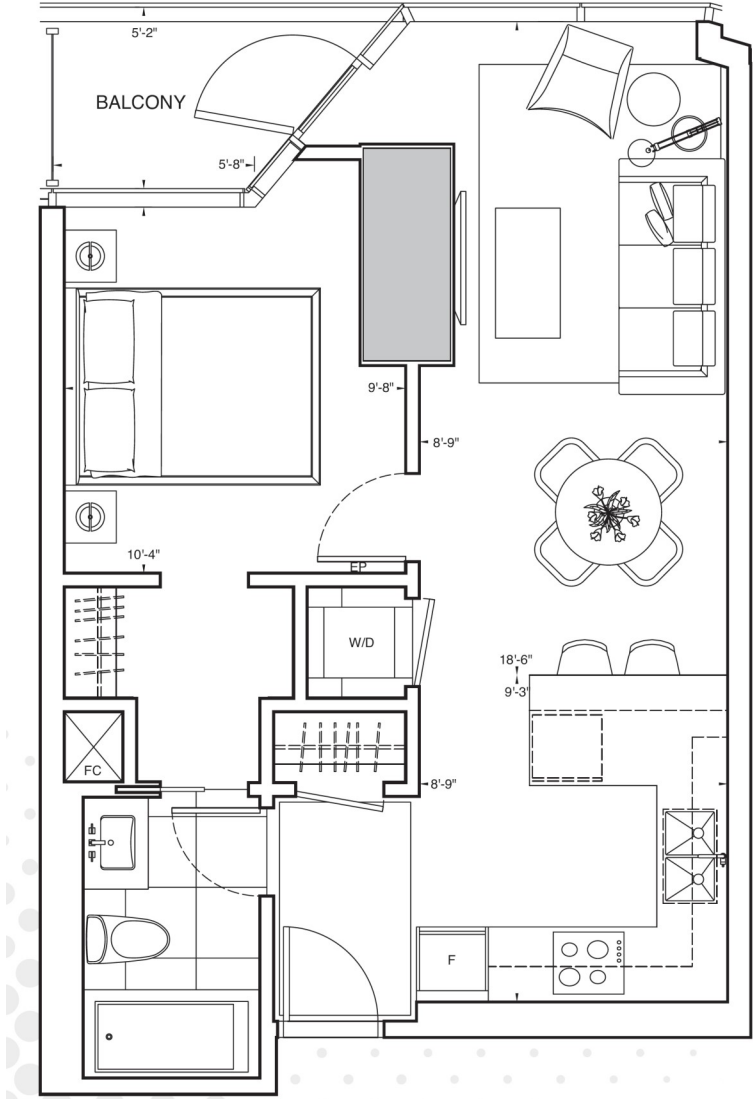

Suite 1 E

Suite 1E

Products and fabrics shown are subject to change without notice based on availability. Manndate will provide the same or better quality and feel replacement pieces if required. E.& O.E.

Curated by: