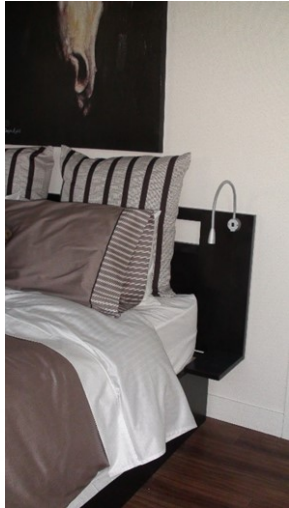

Suite 1 D

Suite 1D

Furniture Package

Retail Value \$41,600

Currated by:

Products and fabrics shown are subject to change without notice based on availability. Manddate will provide the same or better quality and feel replacement pieces if required. E.& O.E.

PEAK (Taupe / Brown)

Rug

- Brown Sofa
- Tangerine Toss
- Depaima Tangerine & Brown Leather Chairs

Package Inclusions

Master Bedroom

- Queen Bed & Mattress
- Table Lamp x 2
- Night Stand x 2
- Dresser 36 x 14 x 48H
- Artwork over bed
- Mounted 40" TV
- Area rug 3 x 5
- Full Bed Linens