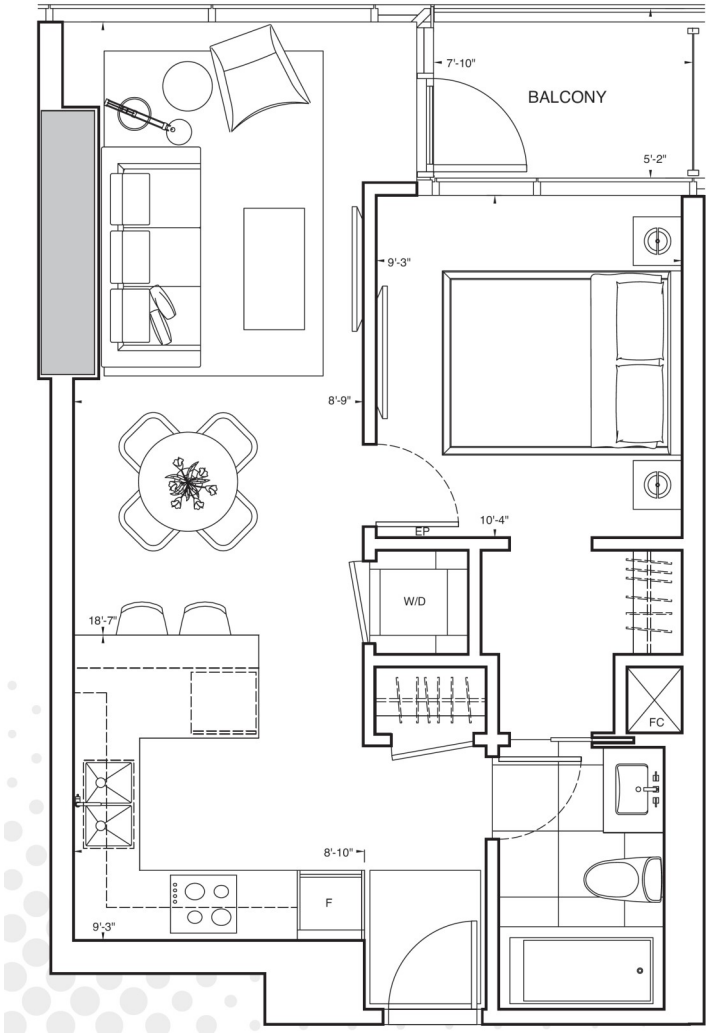

Suite 1 D

Suite 1D

Curated by:

Products and fabrics shown are subject to change without notice based on availability. Mandate will provide the same or better quality and feel replacement pieces if required. E.& O.E.