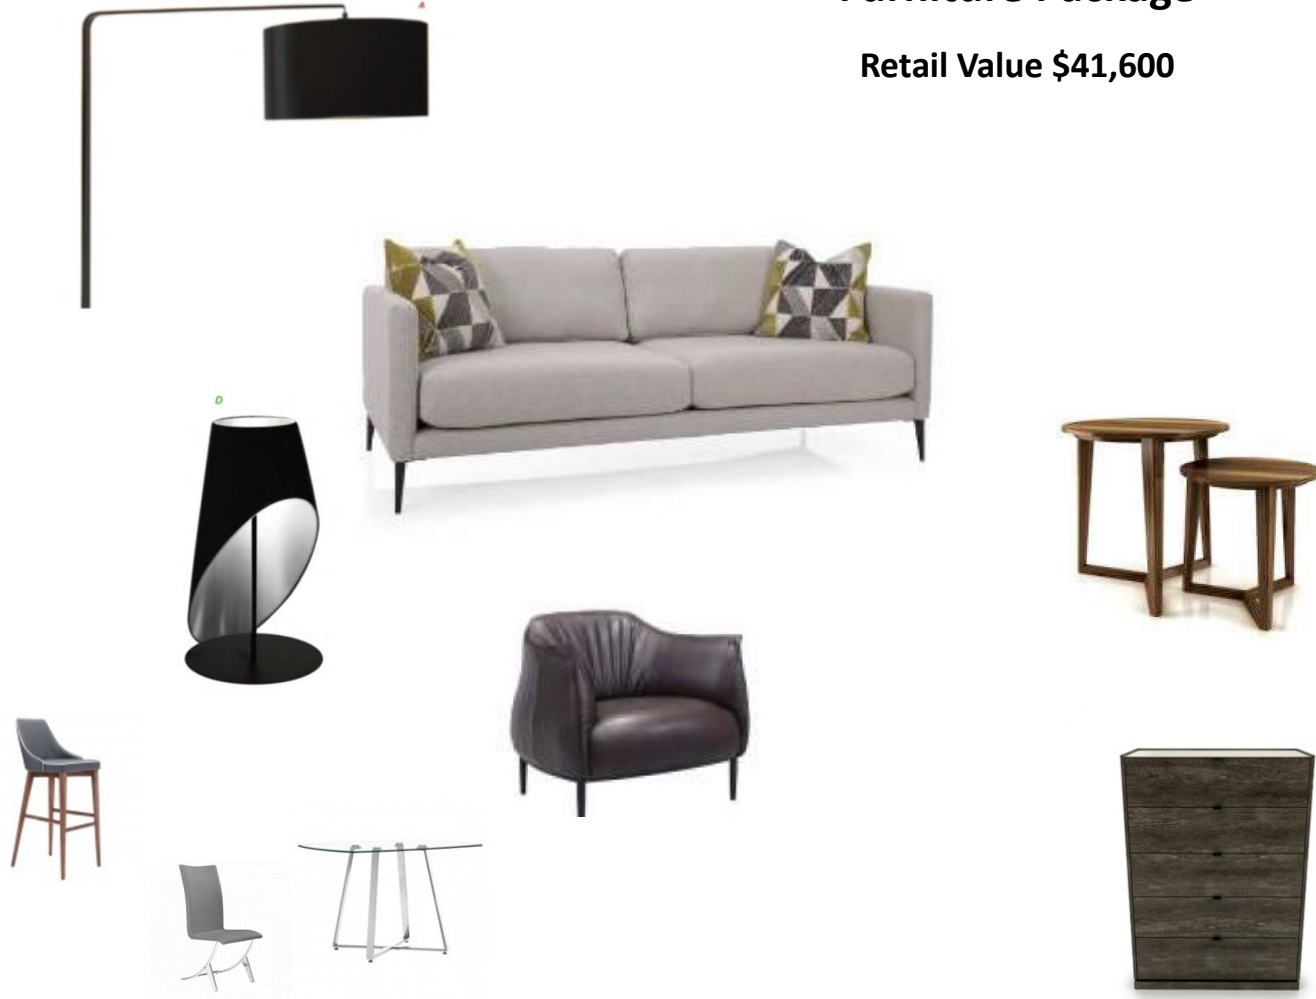

Suite 1 C

Suite 1 C

Furniture Package

Retail Value \$41,600

Currated by:

Products and fabrics shown are subject to change without notice based on availability. Manddate will provide the same or better quality and feel replacement pieces if required. E.& O.E.

### Colour Options

APEX (BLUE)

- Navy sofa
- Carnival Blue Toss
- Dallas Sky Swivel Chair

Rugs

VISTA (GREY)

- Sofa
- Toss

Rugs

- Swivel Chair

PEAK (Taupe / Brown)

- Captain Espresso Sofa
- Bonfire Spice Toss

Rugs

- Dallas Navy Piping & Swivel Chair

#### Dining

- 36" Round Table
- Chair (4)
- 2 Counter Stools
- Floor lamp over table
- Art