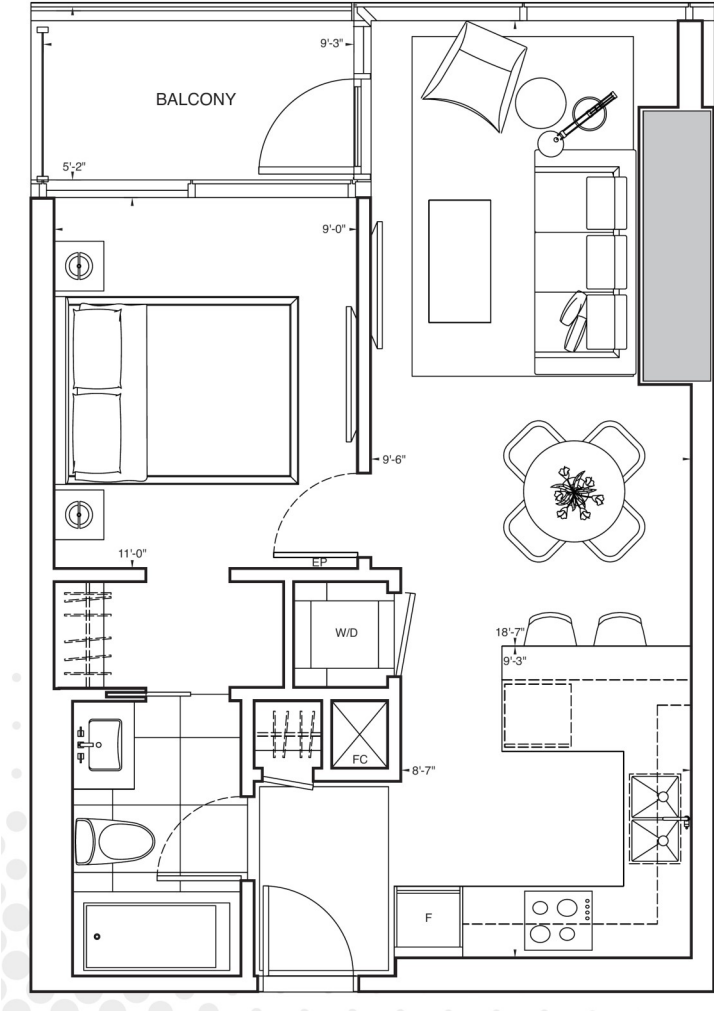

Suite 1 C

Suite 1C

Curated by:

Products and fabrics shown are subject to change without notice based on availability. Manndate will provide the same or better quality and feel replacement pieces if required. E.& O.E.