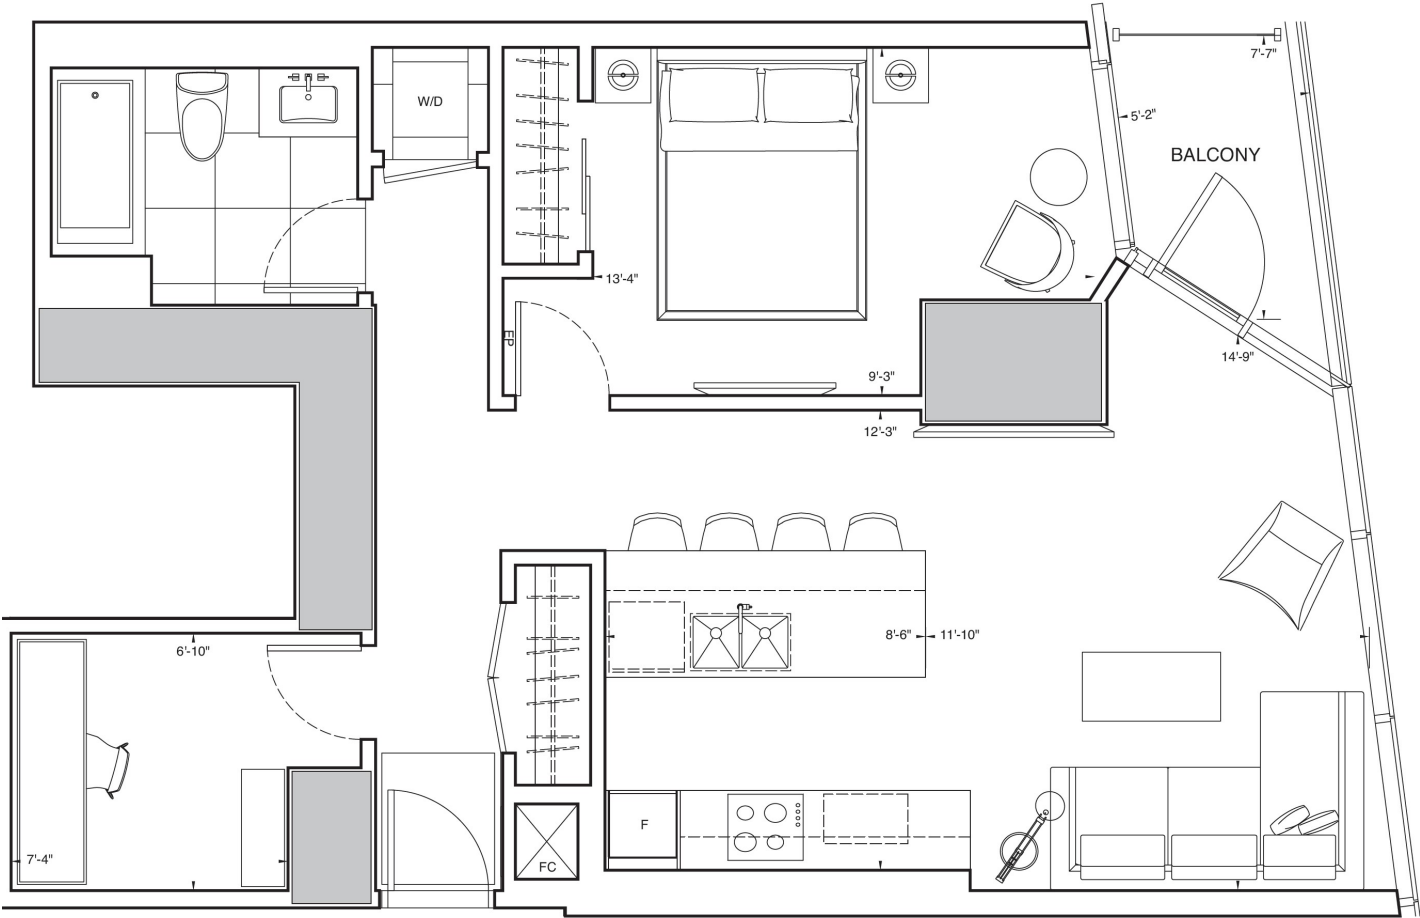

Suite A L(A)

Curated by:

Products and fabrics shown are subject to change without notice based on availability. Manndate will provide the same or better quality and feel replacement pieces if required. E.& O.E.