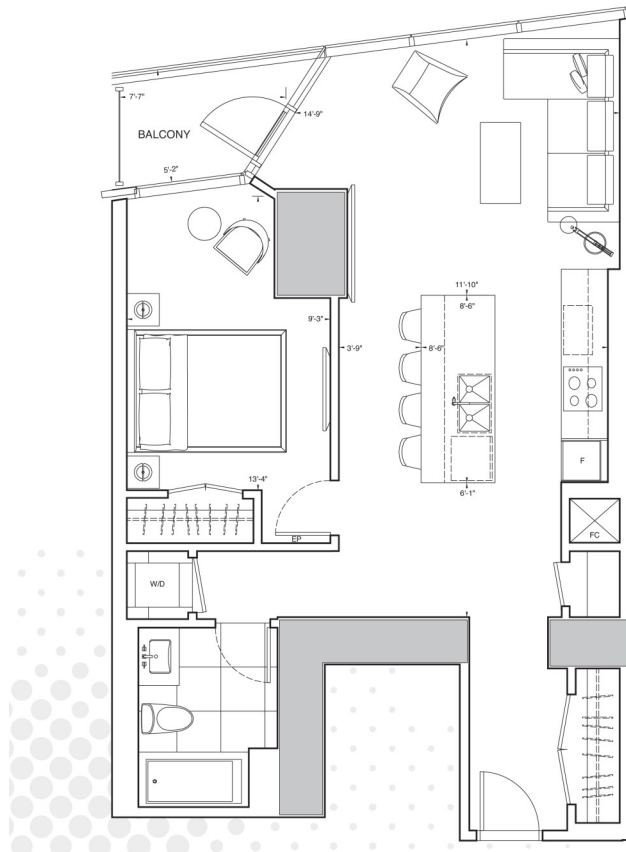

Products and fabrics shown are subject to change without notice based on availability. Manndate will provide the same or better quality and feel replacement pieces if required. E.& O.E.

Curated by: