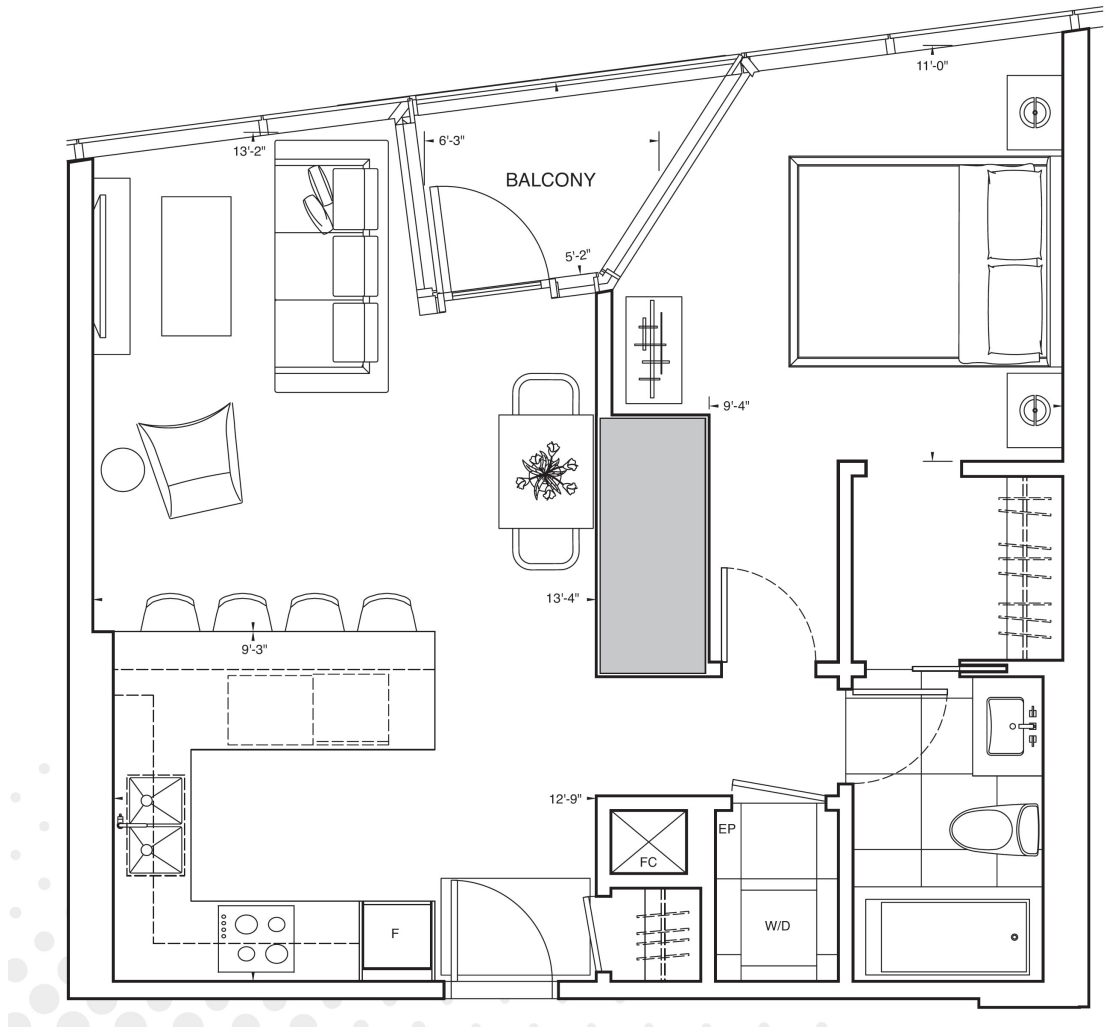

Suite J

Curated by:

Products and fabrics shown are subject to change without notice based on availability. Manndate will provide the same or better quality and feel replacement pieces if required. E.& O.E.