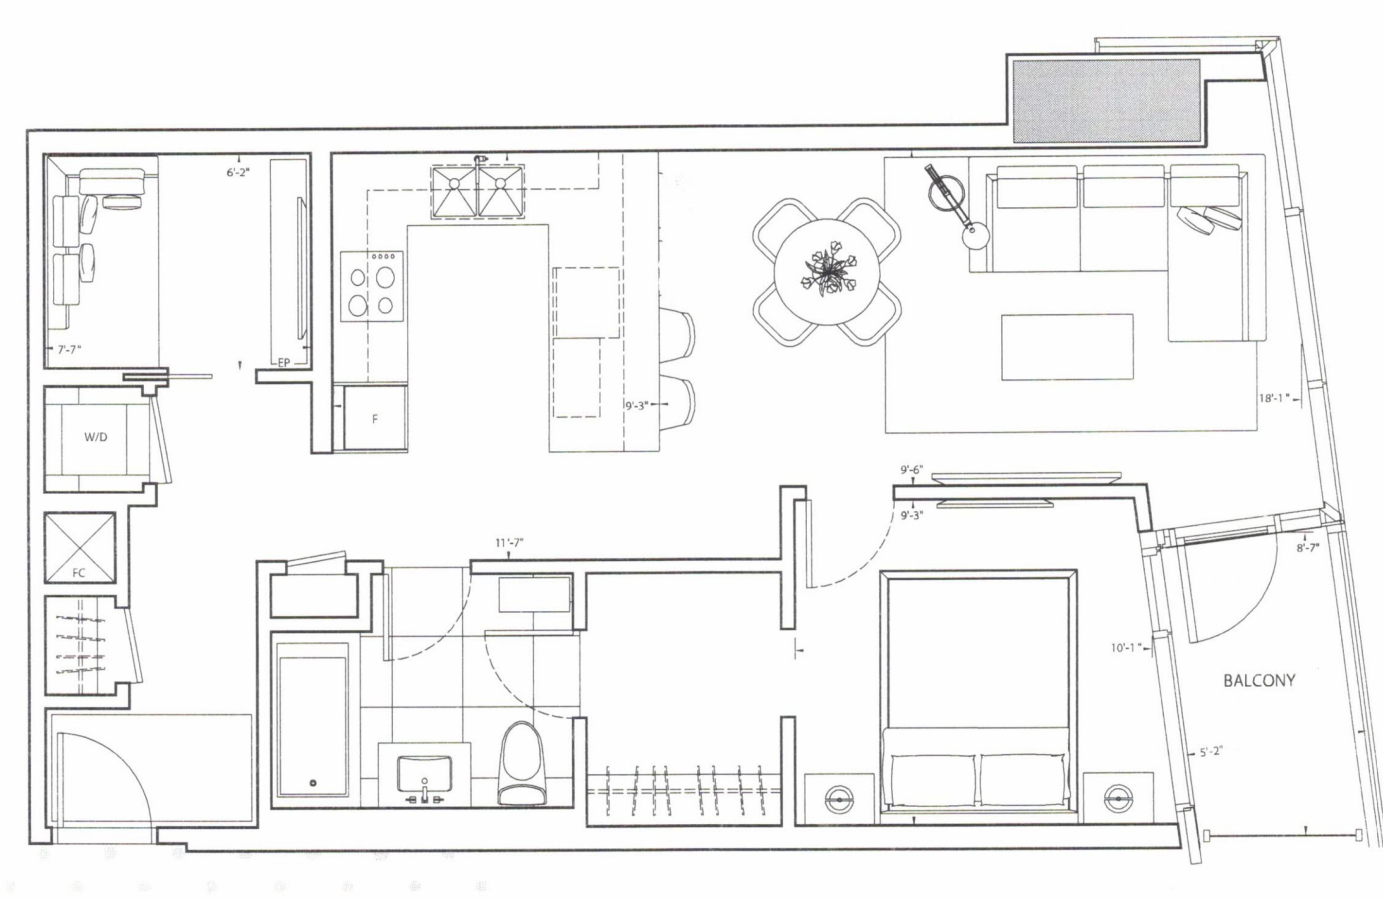

Curated by:
MANNDATE
HOSPITALITY PURCHASING GROUP

Products and fabrics shown are subject to change without notice based on availability. Manndate will provide the same or better quality and feel replacement pieces if required. E.& O.E.