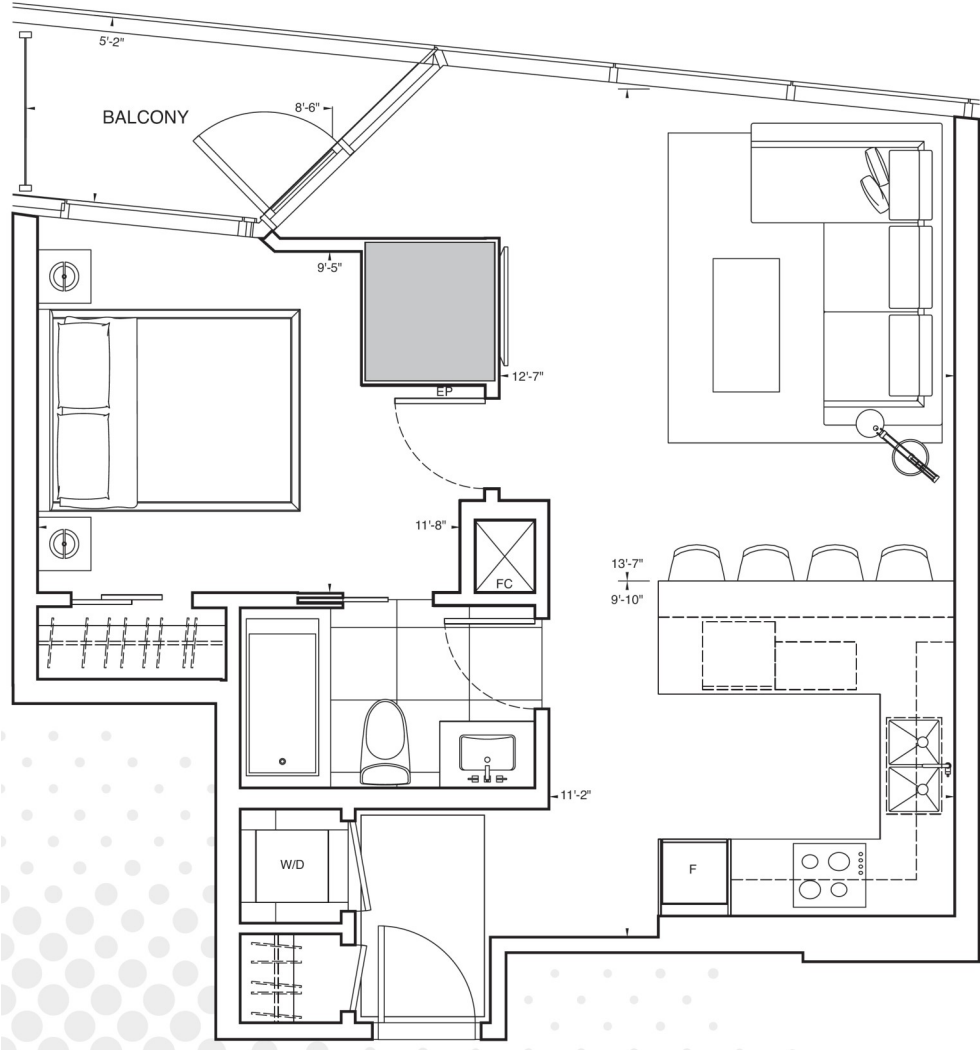

Suite 1 G

Suite 1G

Curated by:

Products and fabrics shown are subject to change without notice based on availability. Manndate will provide the same or better quality and feel replacement pieces if required. E.& O.E.