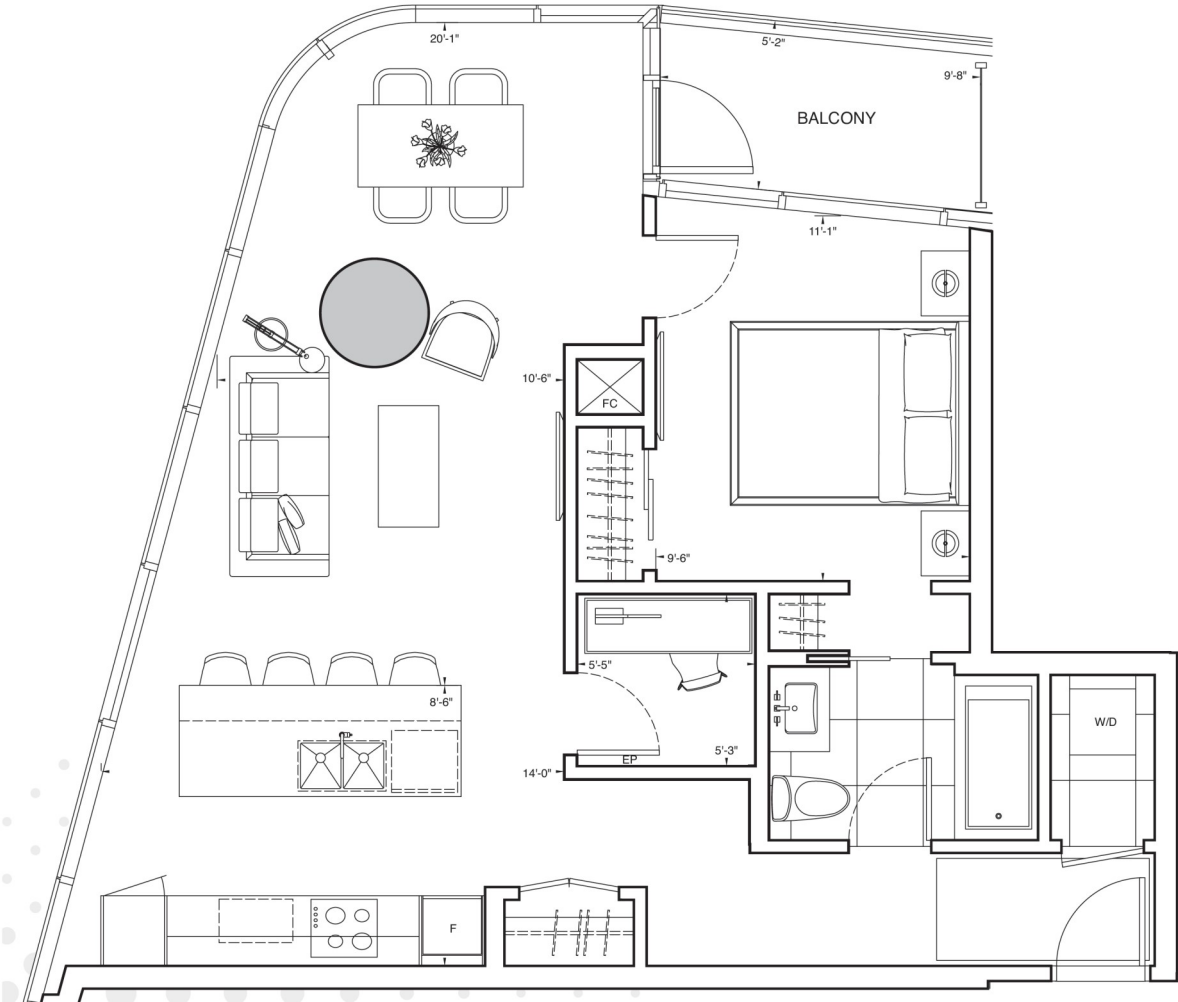

Suite 1F + D

Products and fabrics shown are subject to change without notice based on availability. Manndate will provide the same or better quality and feel replacement pieces if required. E.& O.E.

Curated by: