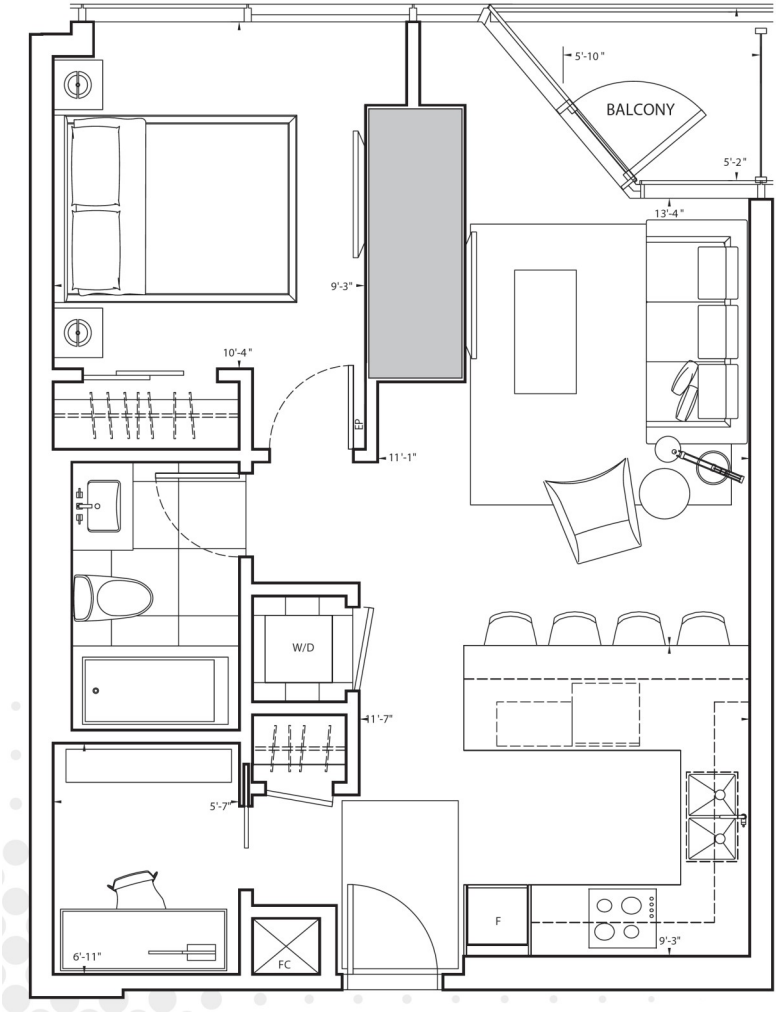

Suite 1 B

Suite 1B

Curated by:

Products and fabrics shown are subject to change without notice based on availability. Manndate will provide the same or better quality and feel replacement pieces if required. E.& O.E.