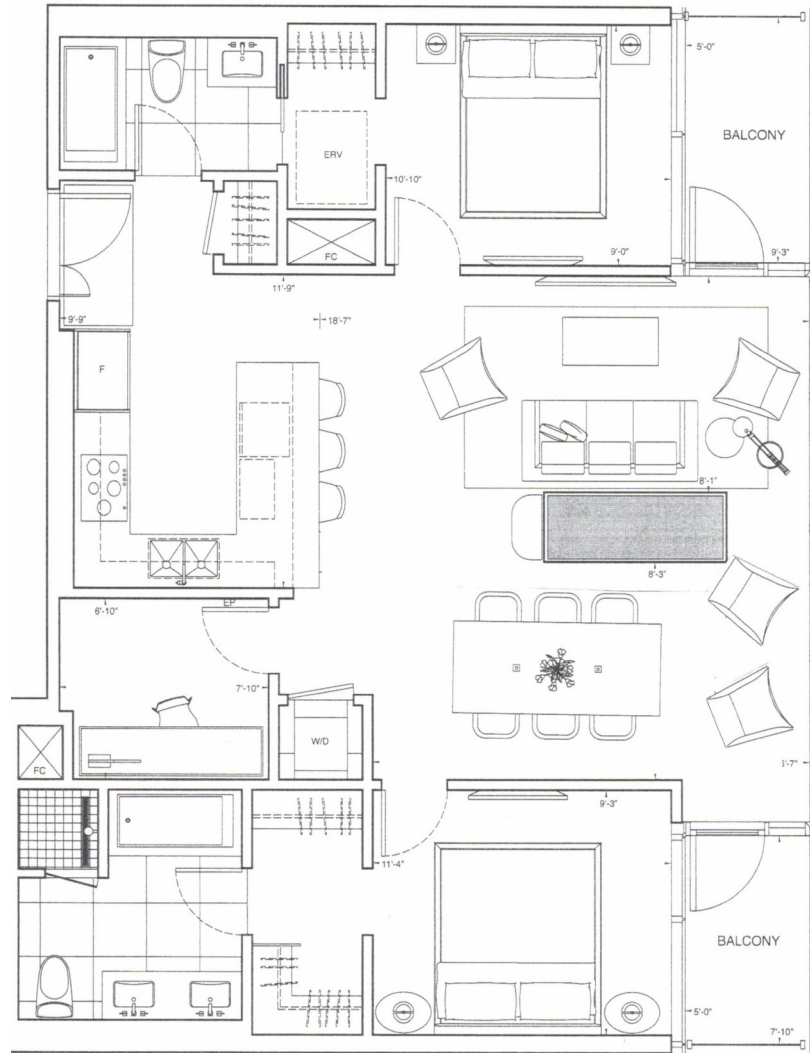

Suite 2 L + Den

Products and fabrics shown are subject to change without notice based on availability. Manndate will provide the same or better quality and feel replacement pieces if required. E.& O.E.

Curated by: