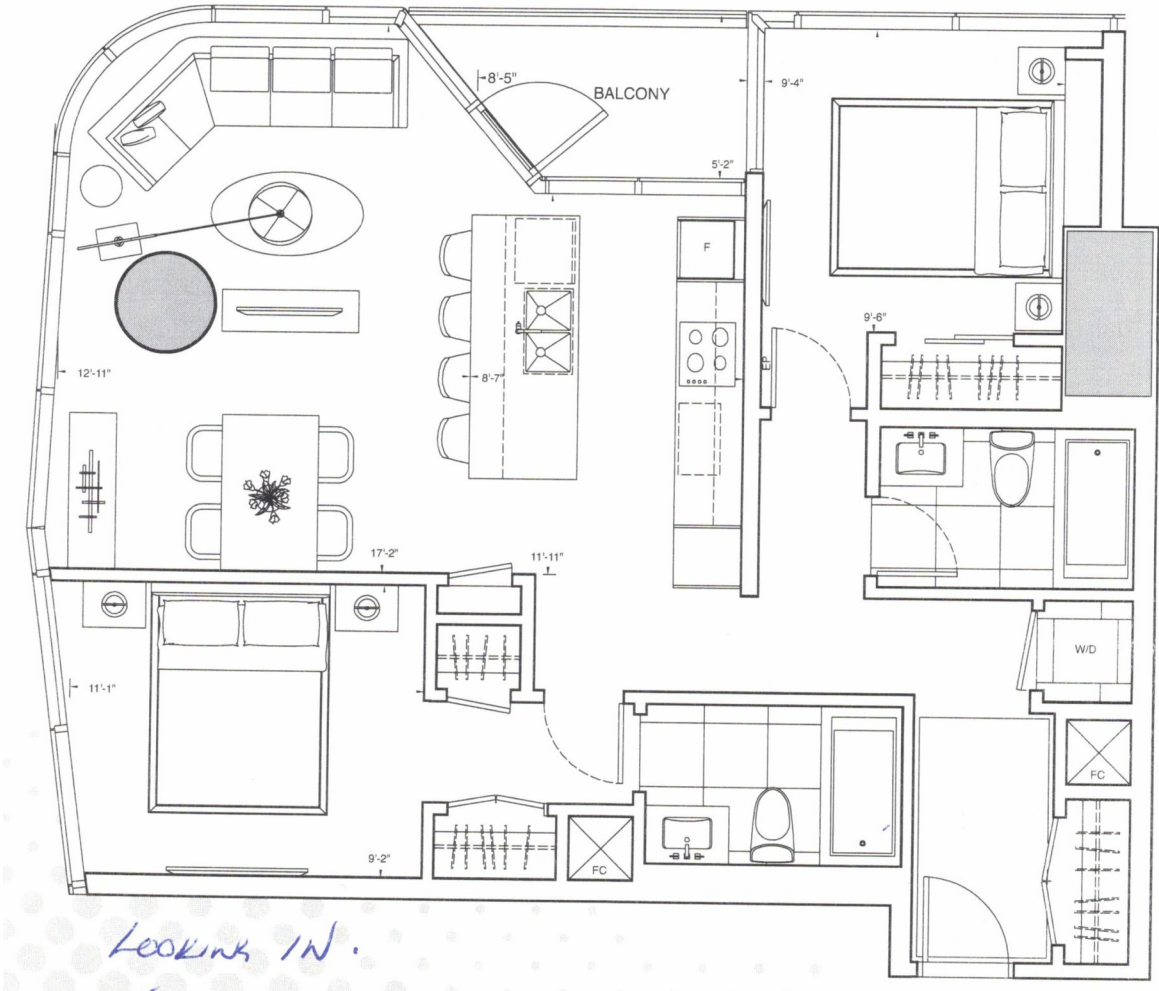

Curated by:

Products and fabrics shown are subject to change without notice based on availability. Manndate will provide the same or better quality and feel replacement pieces if required. E.& O.E.