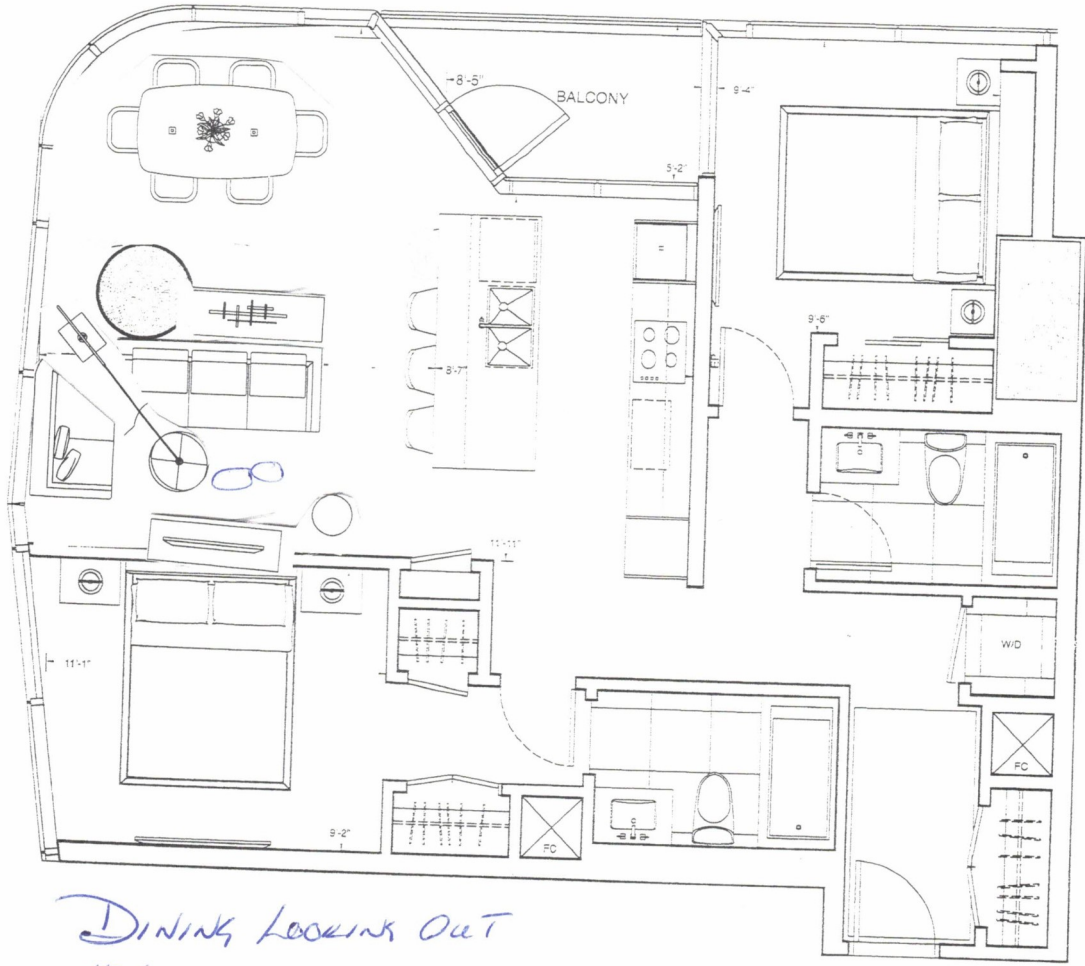

Suite 2 A

Suite 2A

Curated by:

Products and fabrics shown are subject to change without notice based on availability. Manndate will provide the same or better quality and feel replacement pieces if required. E.& O.E.