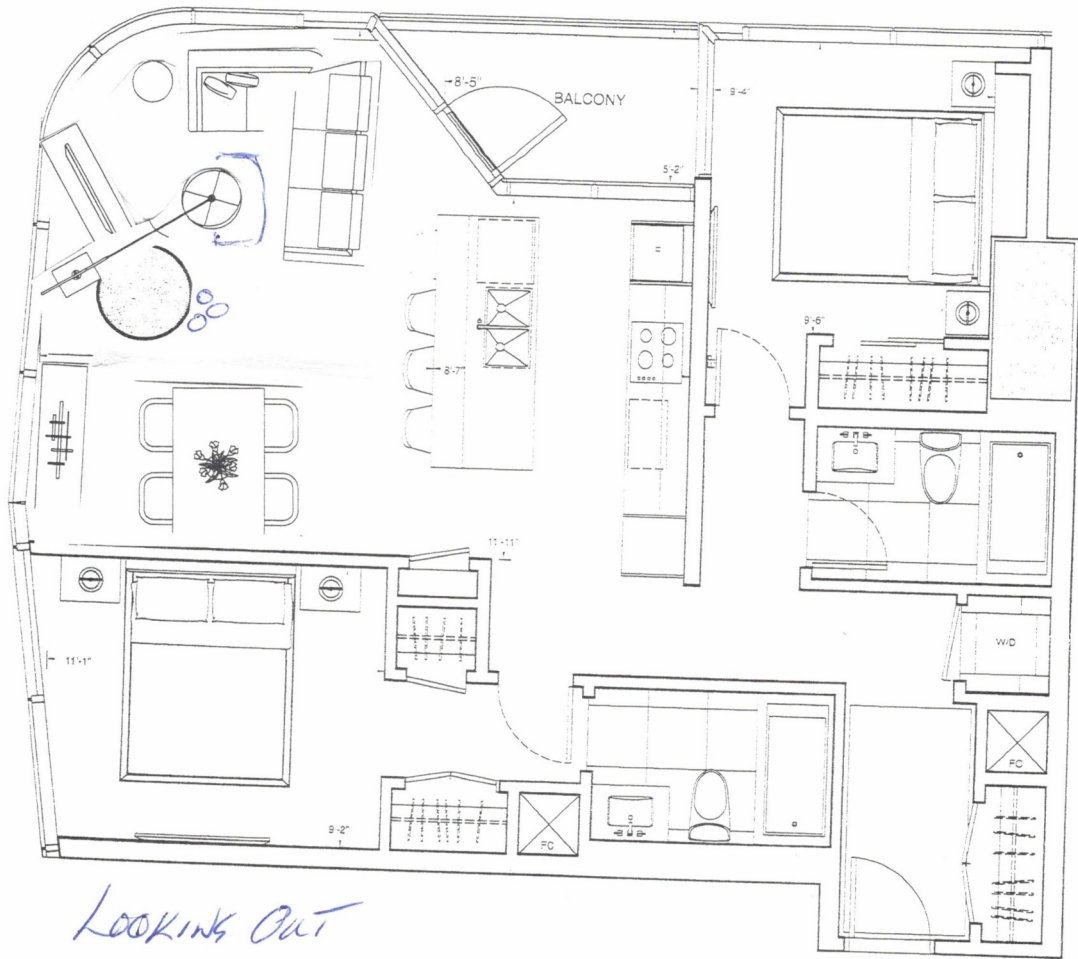

Suite 2 A

Suite 2A

Curated by:

Products and fabrics shown are subject to change without notice based on availability. Manndate will provide the same or better quality and feel replacement pieces if required. E.& O.E.